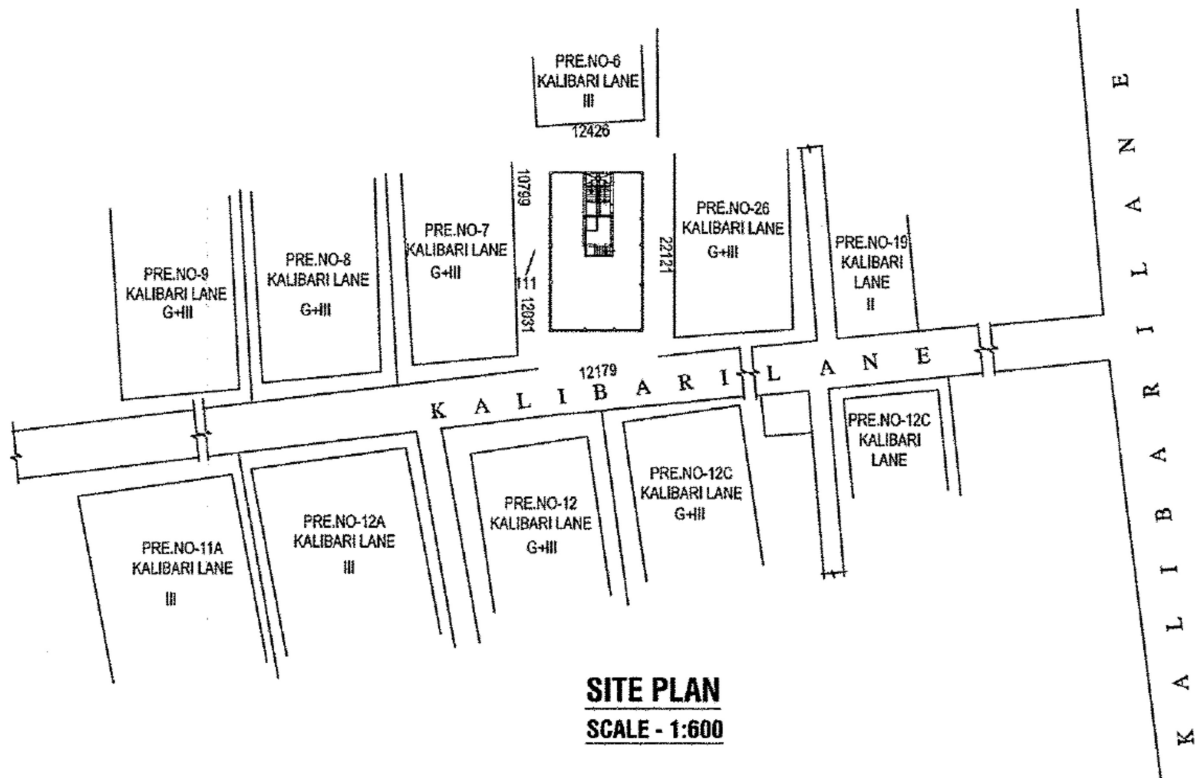

APARTMENT MAKERS
PRIVATE LIMITED

79B, RASH BEHARI AVENUE

KOLKATA - 700 026

PHONE 2464 2536

E-MAIL : hirisein@yahoo.co.in

ajaysn@yahoo.co.uk

LOCATION MAP: KEY PLAN WITH LATITUDE & LONGITUDE for the Project named "28" situated at 28, Kalibari Lane, Kolkata - 700032, PO & PS - Jadavpur, under Ward No. 96 of Borough - X of KMC, WB, India:

Latitude: 22.49328086500667

Longitude: 88.37118140320925

For HI-RISE APARTMENT MAKERS PVT. LTD.

Director